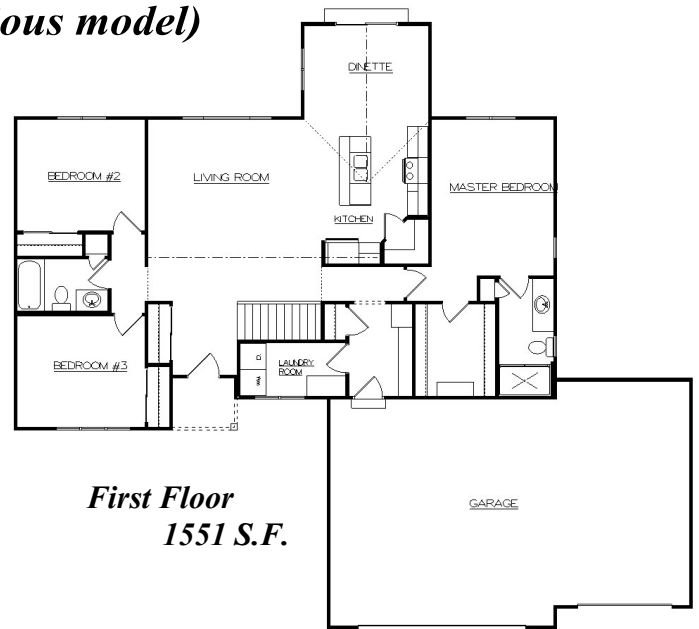

The Hampton Model

*303 Moraine Drive, Elkhart Lake
(Pictures from previous model)*

Kitchen/Dinette

Master Bedroom

Main Bath

Master Bath

Living Room

*First Floor
1551 S.F.*