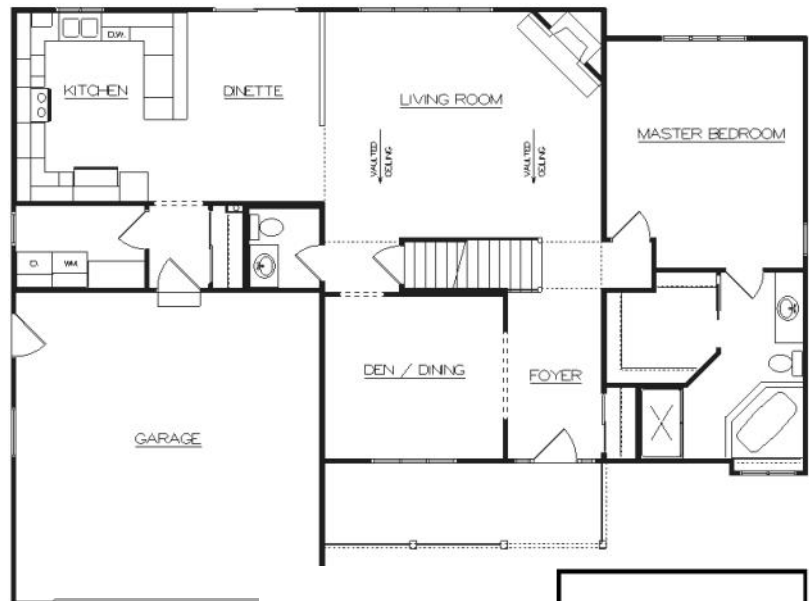

The Bayport Model

3 BEDS

2.5 BATH

1,998 Sq Ft

CATHEDRAL CEILINGS

Room Dimensions:

- Living Room 20' x 16'
- Kitchen 12' x 13'
- Dinette 10' x 13'
- Master Bedroom 14' x 16'
- Bedroom #2 14' x 12'
- Bedroom #3 12' x 11'
- Garage 22' x 22'

Room sizes are approx. Plan can be modified to meet your needs

Contact:

920-458-4104

wernerhomes@wernerhomes.com

<https://wernerhomes.com>