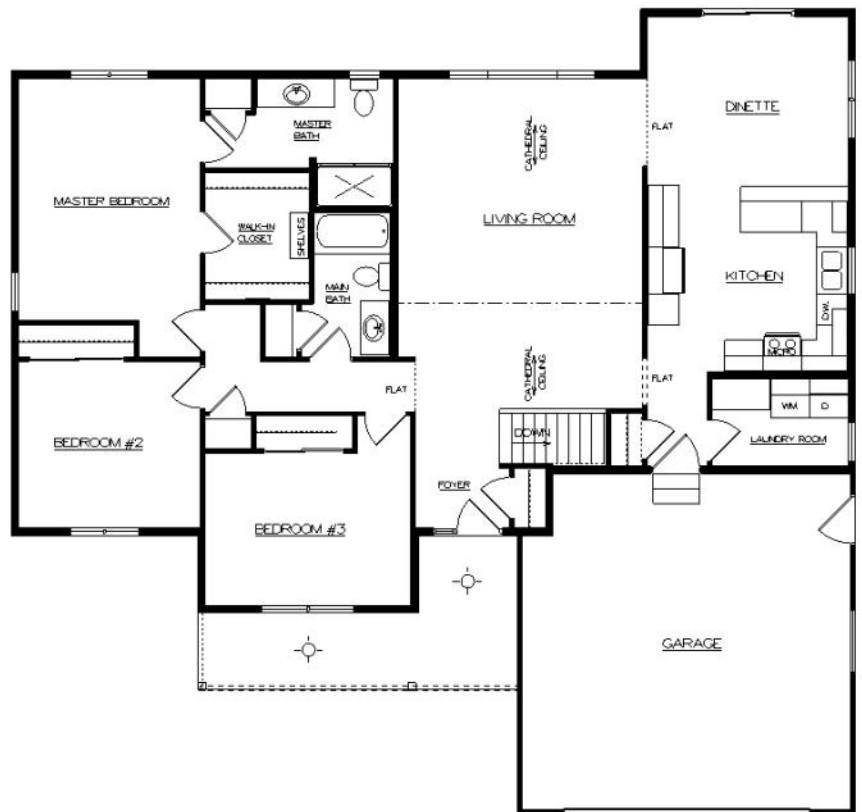

# The Coventry Model

3 BEDS

2 BATHS

1,748 Sq Ft

CATHEDRAL CEILINGS

## Room Dimensions:

- Living Room 16' x 19'
- Kitchen 13' x 11'
- Dinette 13' x 12'
- Master Bedroom 12' x 16'
- Bedroom #2 12' x 11'
- Bedroom #3 13' x 10'
- Garage 22' x 22'

Room sizes are approx. Plan can be modified to meet your needs